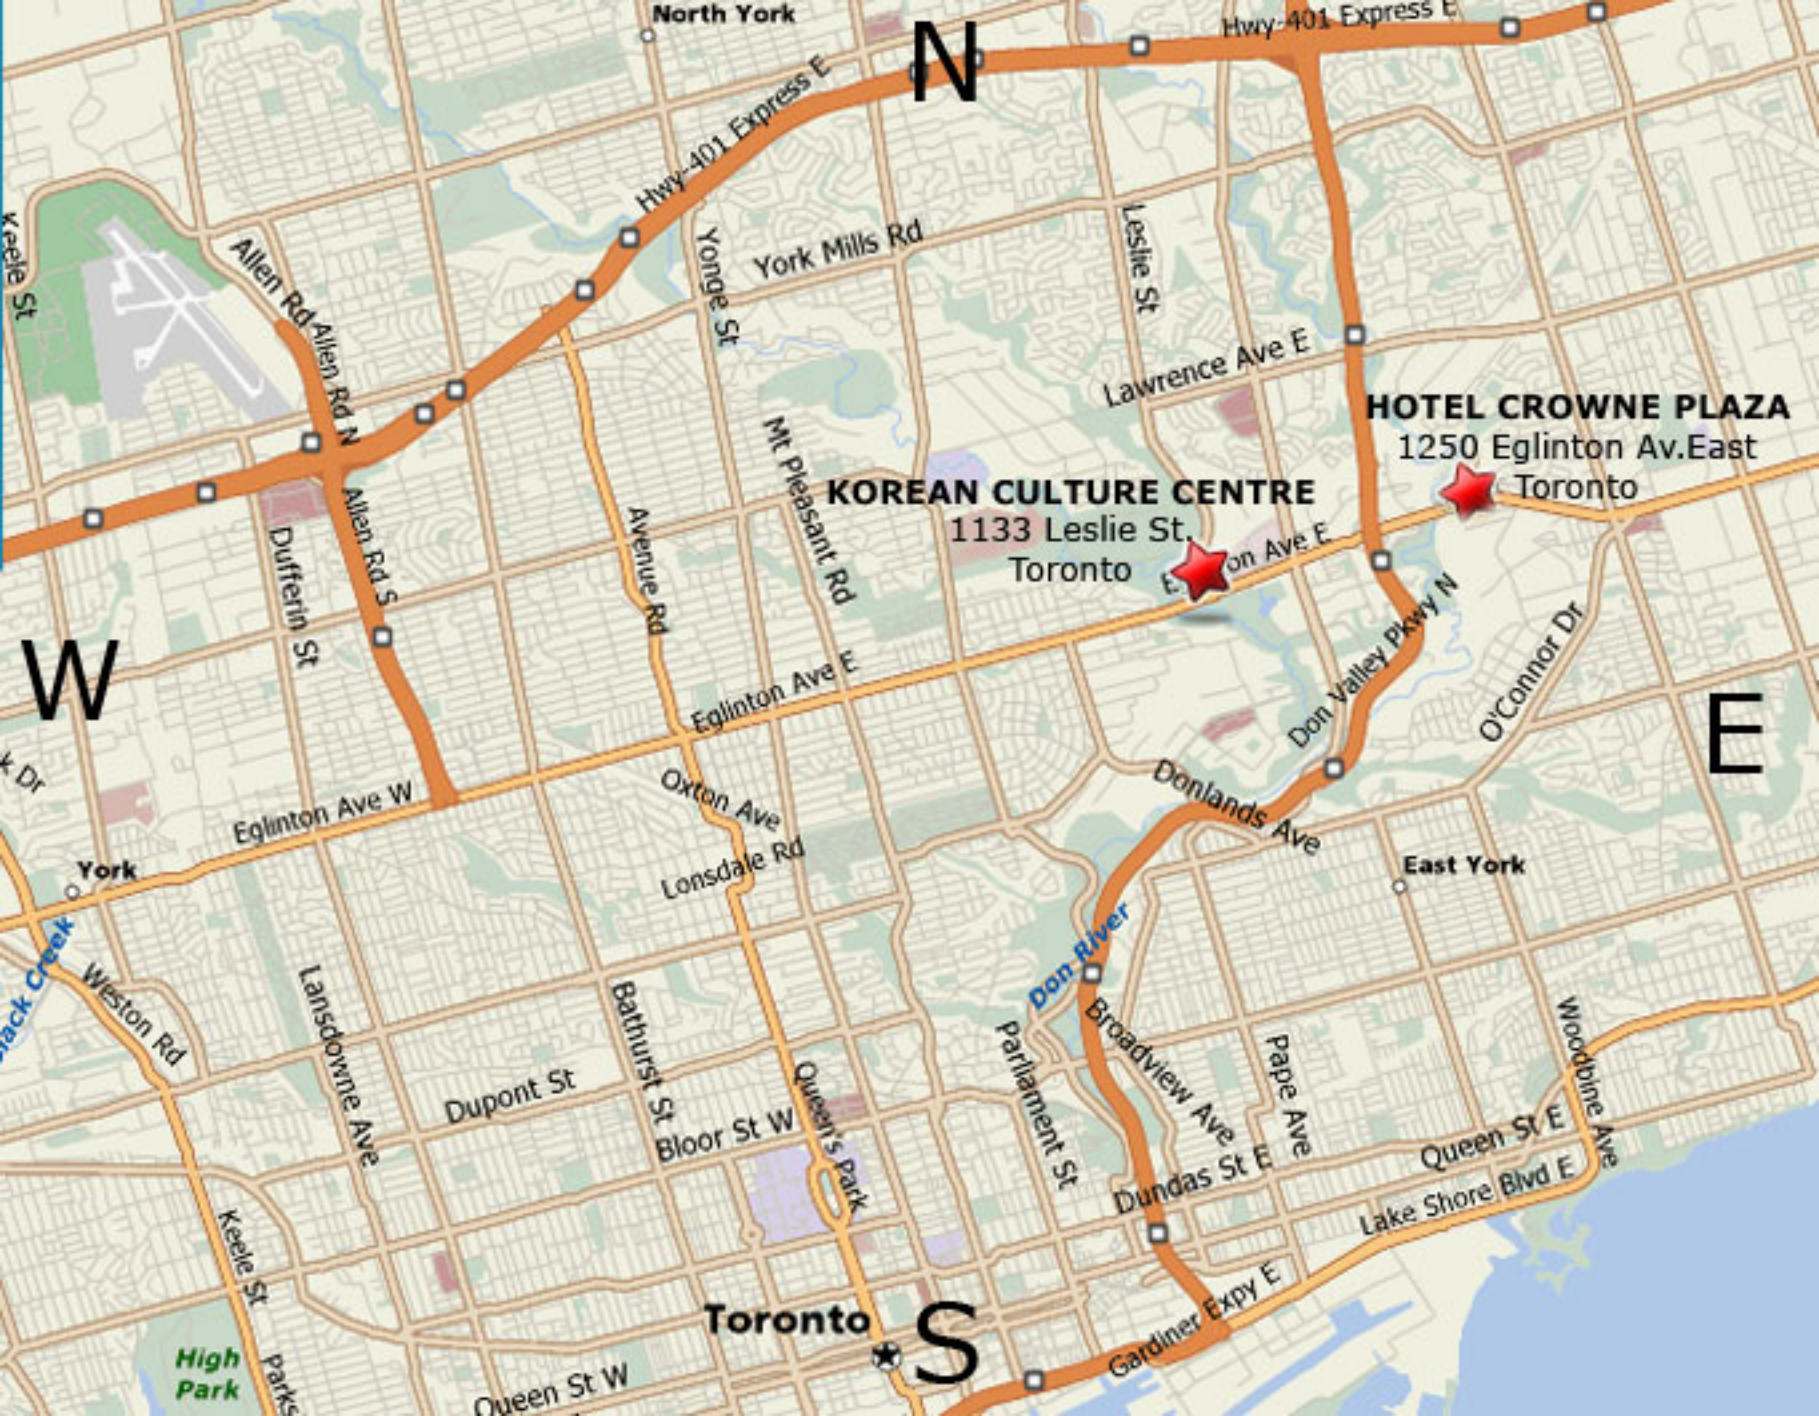

Wilket Creek Park

Edgewood Golfway
Windy Golfway

Donmac Dr
Bond Ave
Bradgate Rd

Chipping Rd

Talwood Dr

Lawrence Ave E

Don Mills Rd

East Don River

Lawrence Ave E

Canadian Pacific

Overland Dr

The Donway W

The Donway E

The Heights Dr

Broadpath Rd

Canadian National

Sweeney Dr

Anewen Dr

Sulkara Ct

Salvi Ct

Elvaston Dr

Don Valley Pkwy S

Concorde

Rochefort Dr

St Dennis Dr

Deauville Ln

Canadian National

Bartley Dr

N

W

E

S